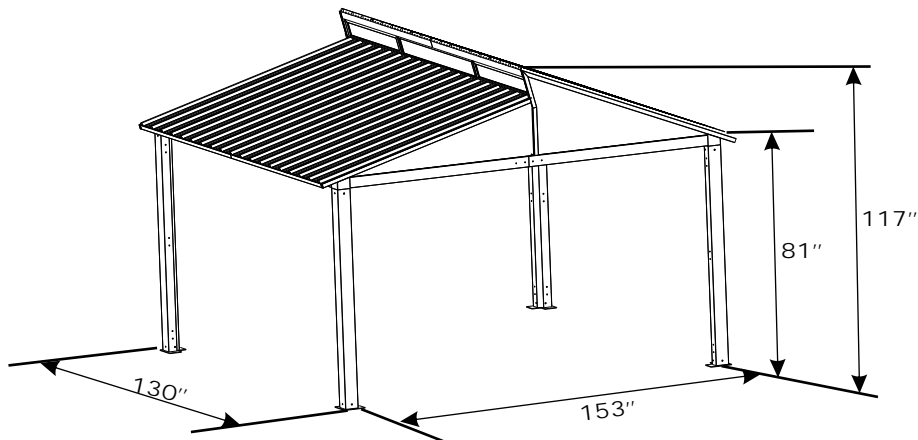

All core part of the structure is made in casting to prevent loose of the bolt during seasons changes

Crown connector made in die casting aluminium

COLORS AVAILABLE

STRUCTURE

PANELS

\* represented model

Excellent packaging

Dimensions

4 sliding mesh  
4 sliding curtain ( optional)